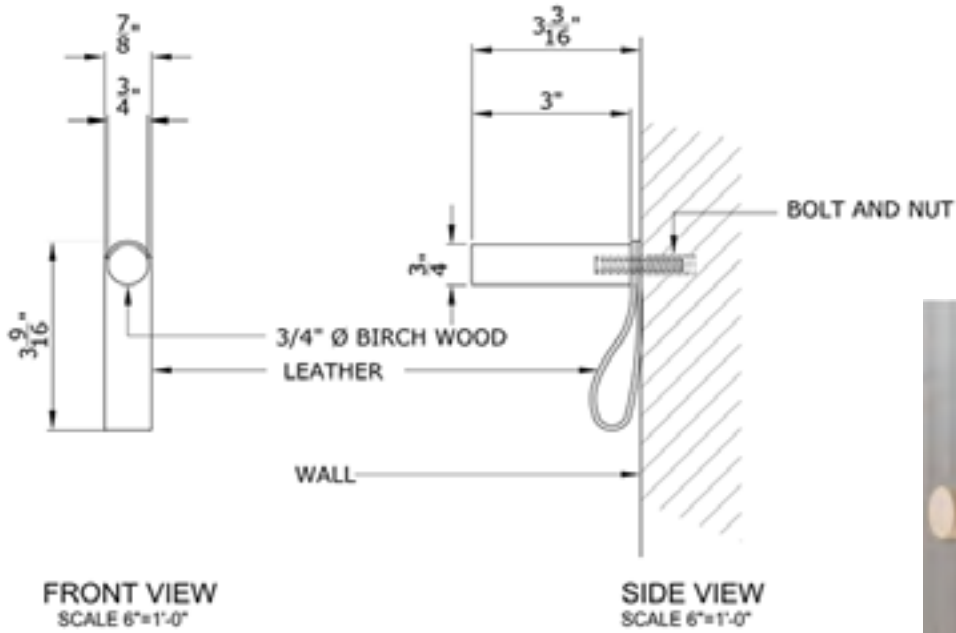

JC-PP-05

*Other styles and colors available. Please contact us for additional options.

www.johncelli.com

212-213-6999

NWBOC
WBE CERTIFIED
info@johncelli.com **110**

John Celli Custom Furniture Designs, Inc.
PierPoint Custom Accessories & Wall Art