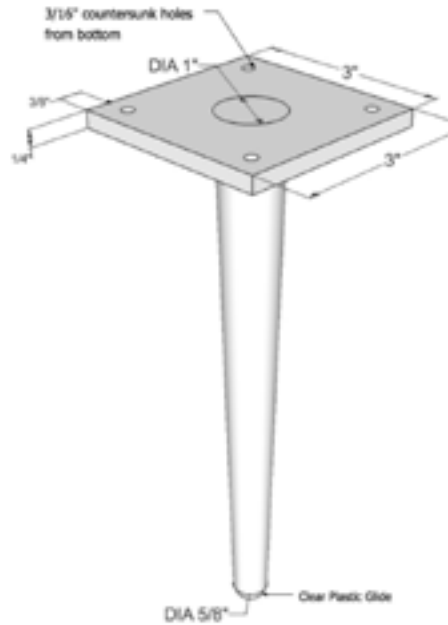

JC-MH-09
2" W x 2" H
1-3/4" RD.
OPENING

JC-MH-10
2" W x 2" H
1-3/4" SQ.
OPENING

*Custom Finishes Available

John Celli Custom Furniture Designs, Inc.

In Stock Metal Leg Hardware

JC-MH-11
8-1/4" H
1" RD > 5/8" RD