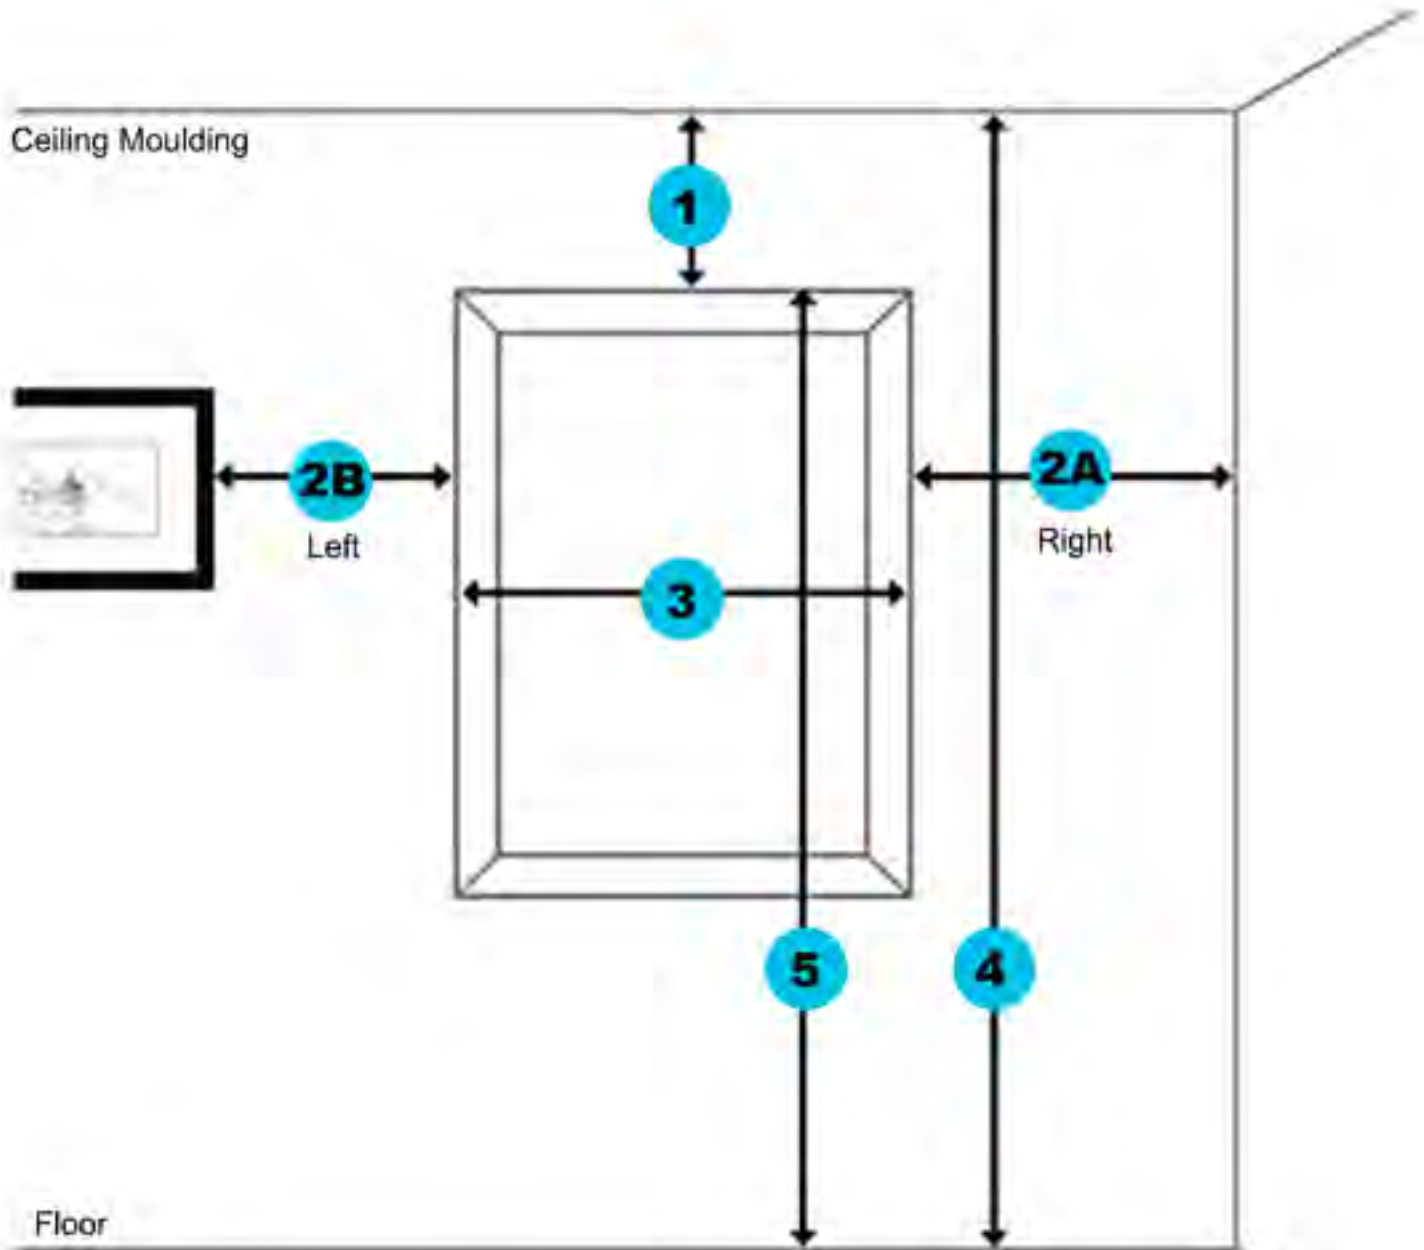

MEASURING DRAPERY

1: Height from window frame to ceiling/moulding

3: Width of window (including frame)

2A: Distance from window frame to wall/art/etc.

4: Height from floor to ceiling/moulding

2B: Distance from window frame to Wall/art/etc

5: Height from floor to top of window (including frame)