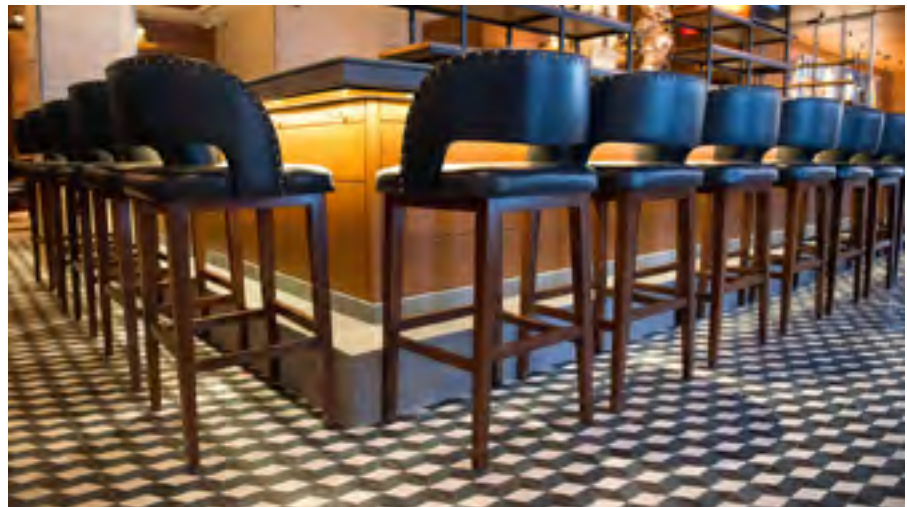

JC-CCBS-0191 AT OUSIA - NYC