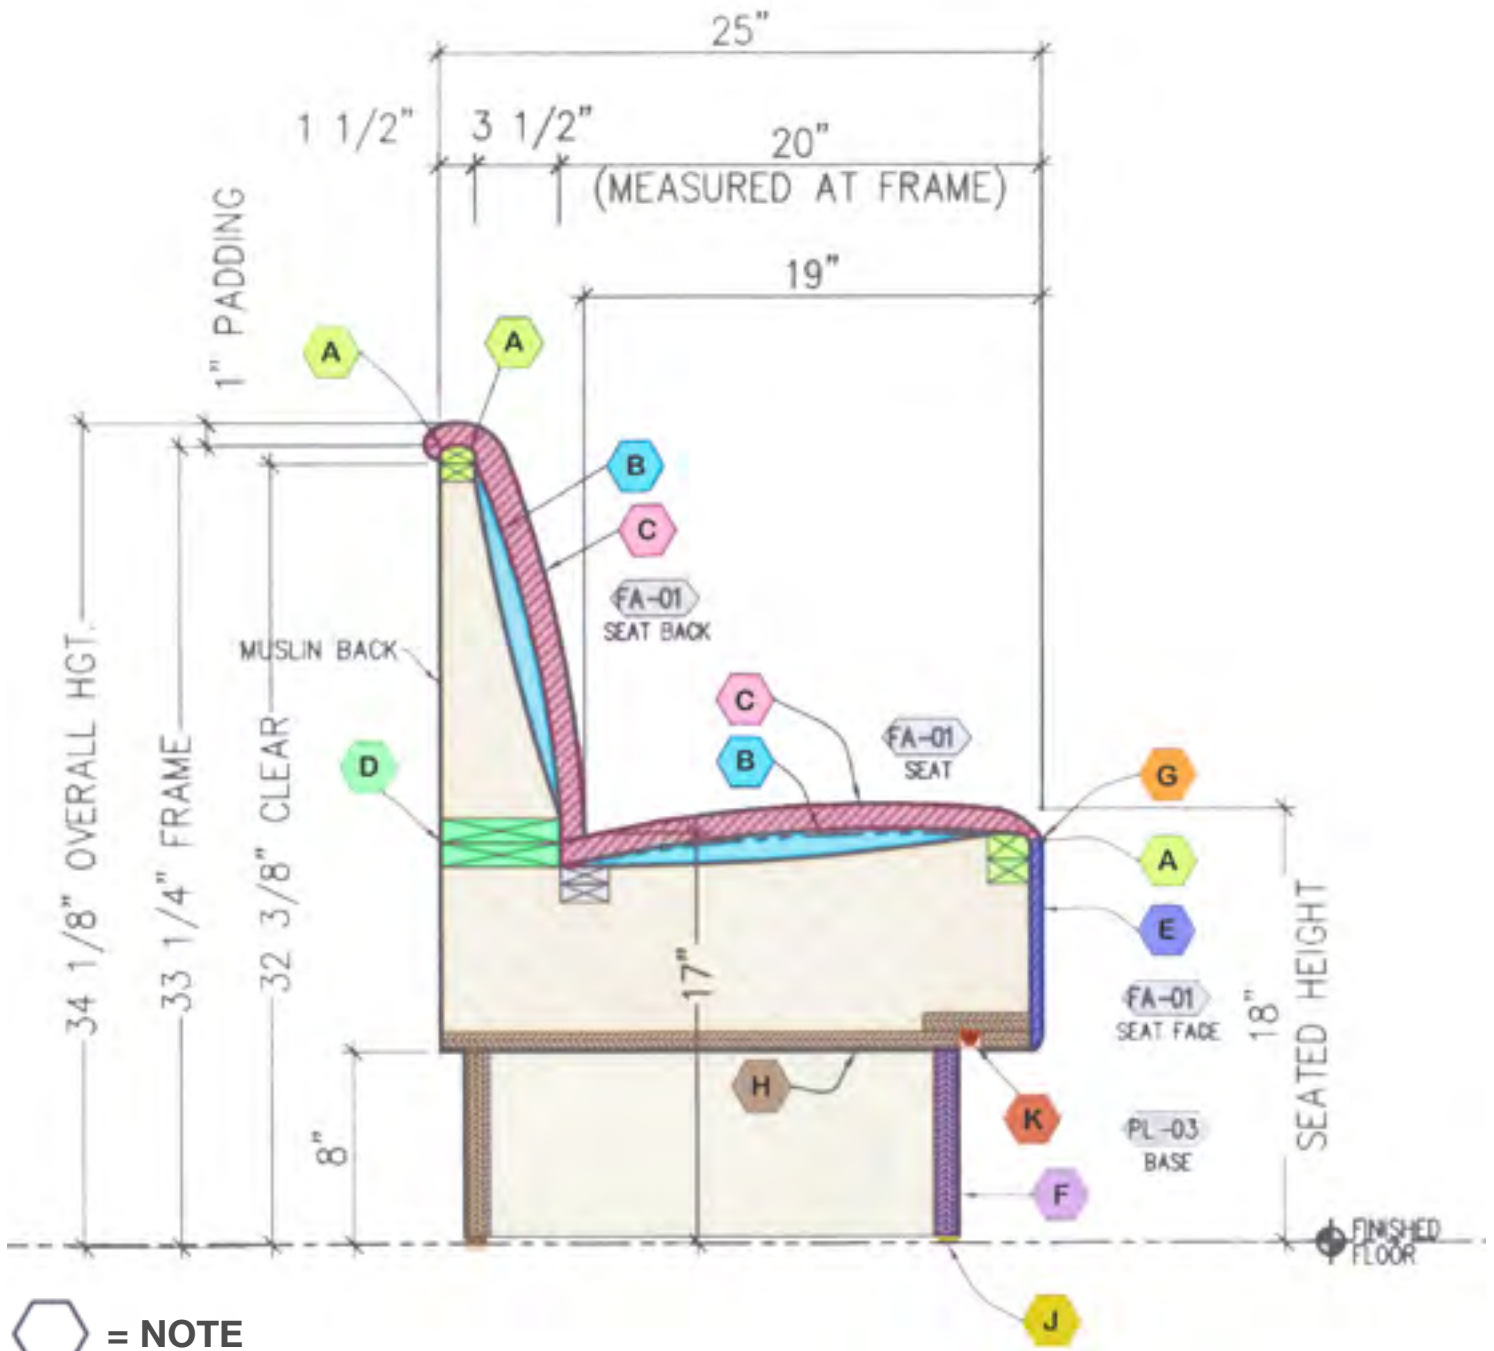

John Celli Custom Furniture Designs, Inc.

JC Standard Booth Diagram

= NOTE

- A = BLOCKING ROUNDED
- B = SAGLESS SPRINGS
- C = FOAM PADDING
- D = BACK/SEAT JOINT
- E = PADDED FRAME

- F = SOLID WOOD BASE
- G = DOUBLE STITCH SEAM
- H = 3/4" PLYWOOD BASE
- J = NEOPRENE GLIDE
- K = RECESSED STRIP LIGHT (OPTIONAL)