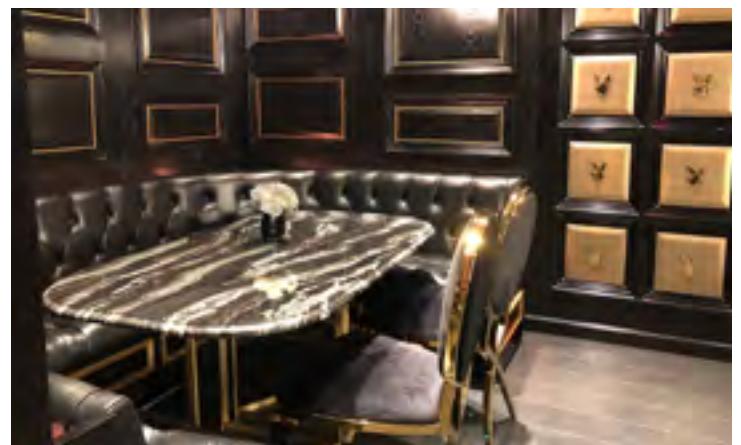

CHAND PALACE - PISCATAWAY, NJ

NISI ESTIATORIO - NYC

HAVEN - EDGEWATER, NJ

John Celli Custom Furniture Designs, Inc. The Playboy Club - NYC

DESIGNED BY: CENK FIKRI

John Celli Custom Furniture Designs, Inc. Annabel - NYC