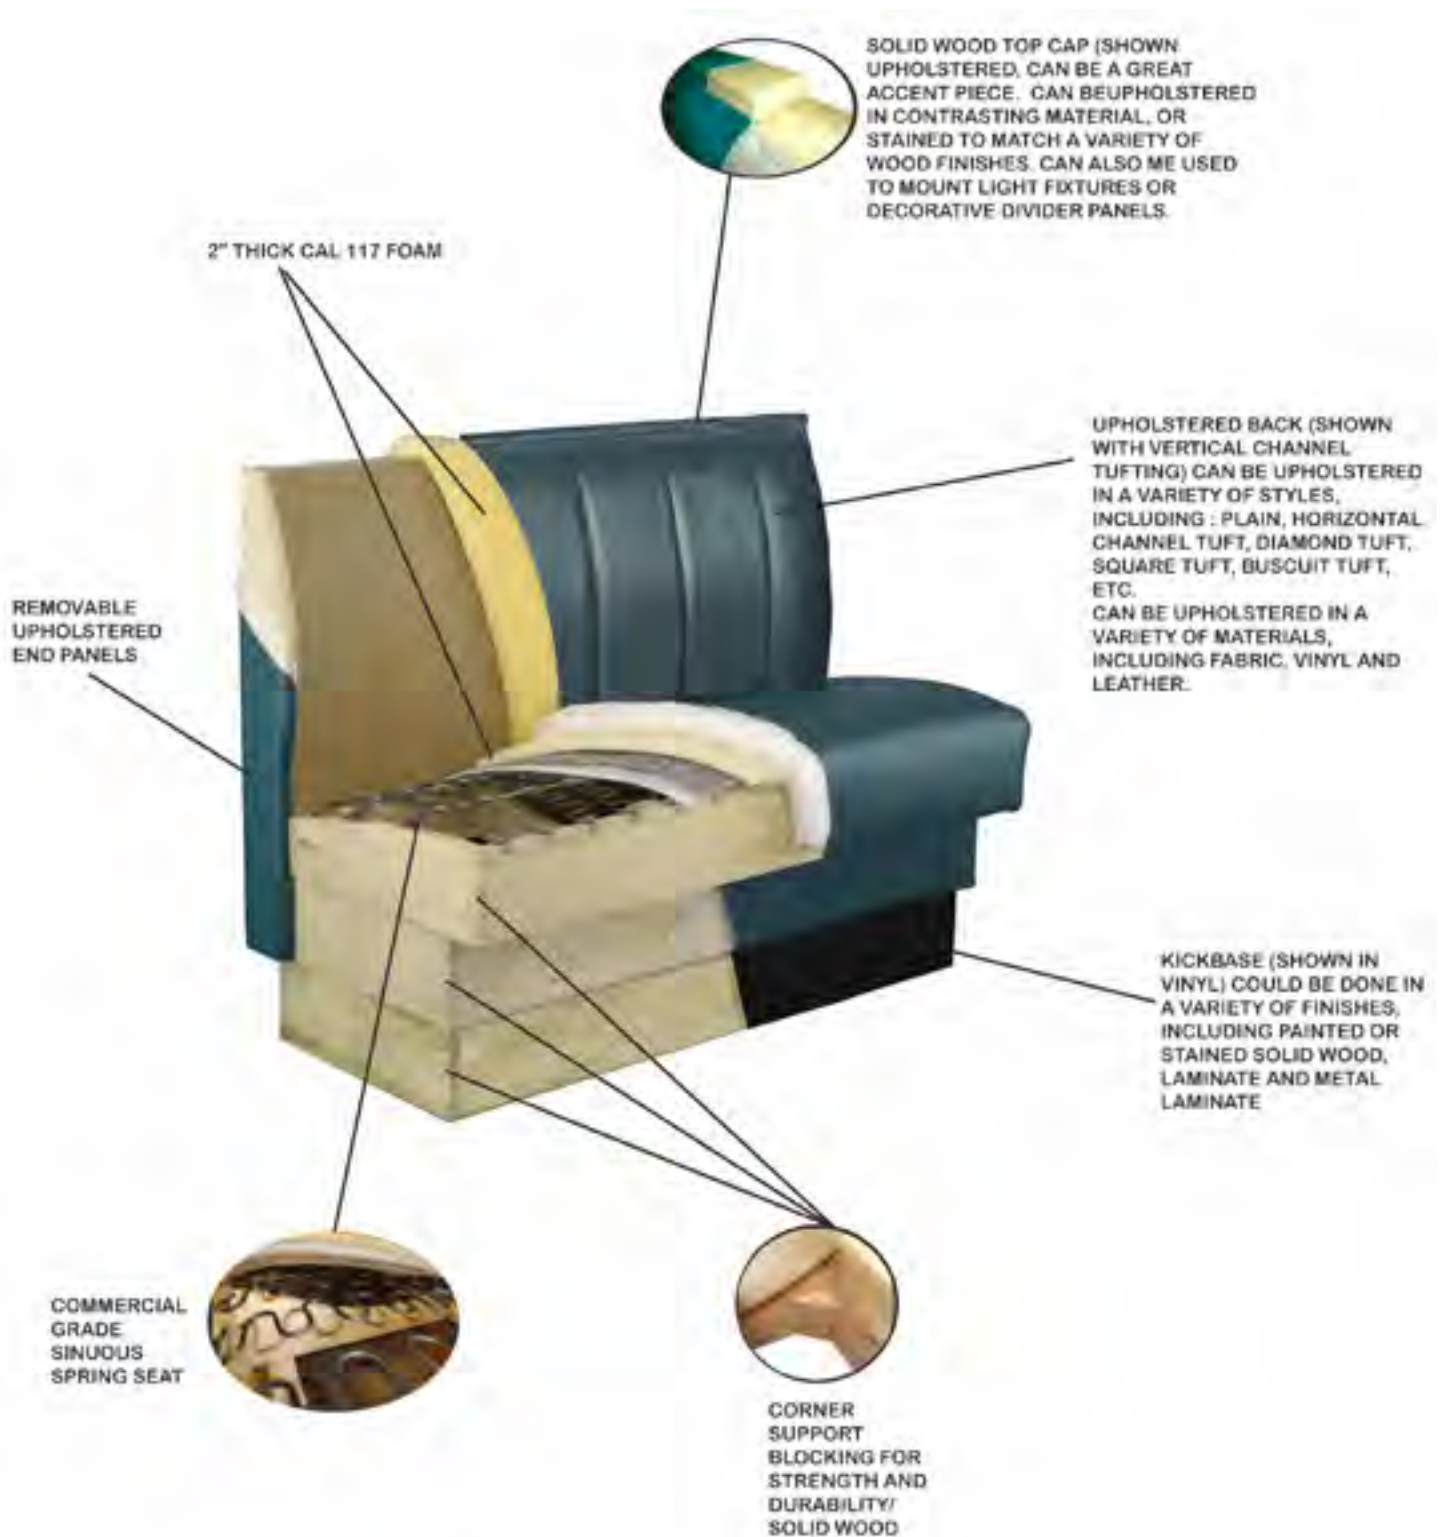

John Celli Custom Furniture Designs, Inc.

Booth Cutaway Diagram