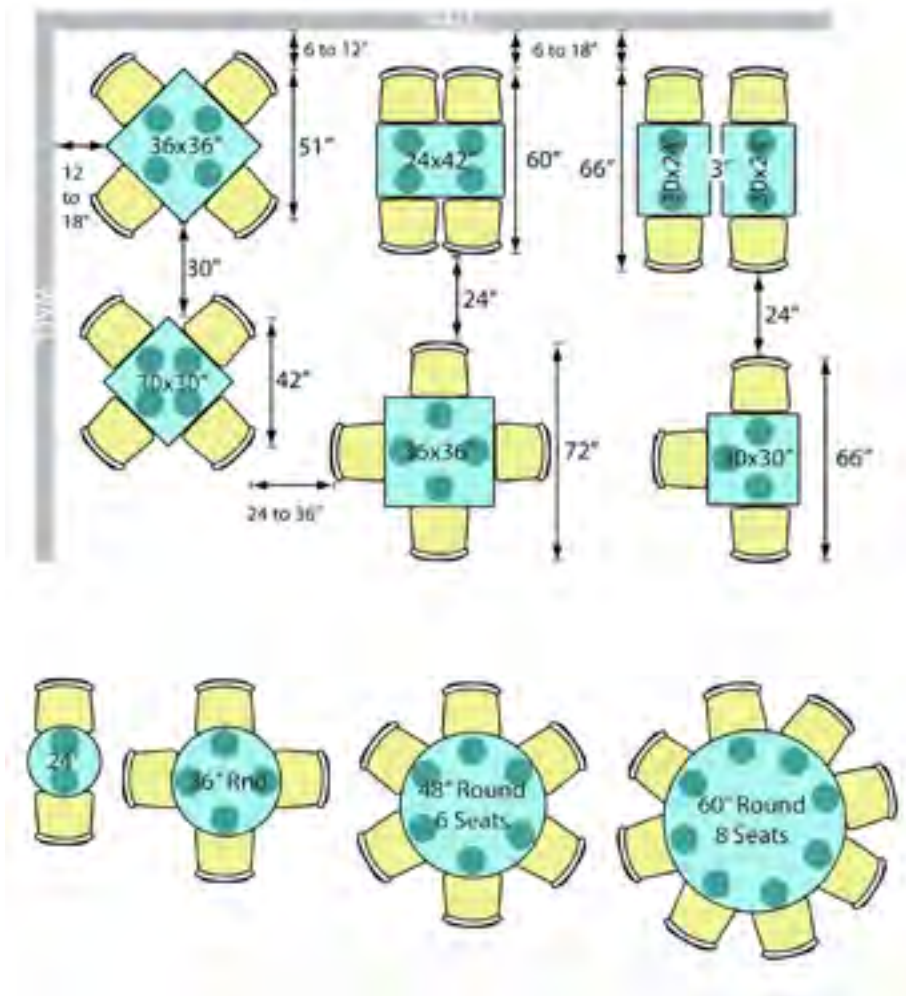

Standard Table Sizes:

The architectural standard for dining suggests 300 Sq. inches of space to be allowed per diner. 24" table width is a minimum suitable for a diner/ 30" is the standard width. Family dining with platters in the center should consider 36" widths. Shading representing 10" plates are shown in the diagram above

Aisle Widths:

Wait staff aisles can be 24" to 30", with service/main aisles should be 36"
Recommended square inches per seat:

- Banquet (close seating): 96-120 sq. inches per person
- Casual Dining: 120-144 sq. inch per person
- White Tablecloth (spacious seating): 144-168 sq. inches per person