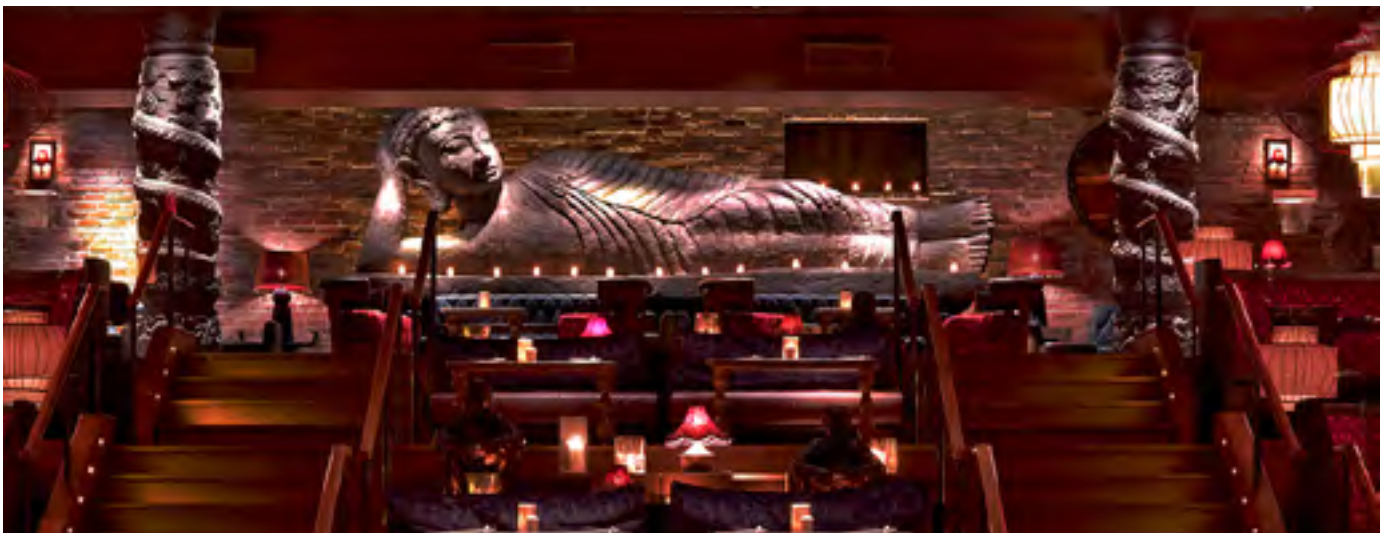

TAO- DOWNTOWN