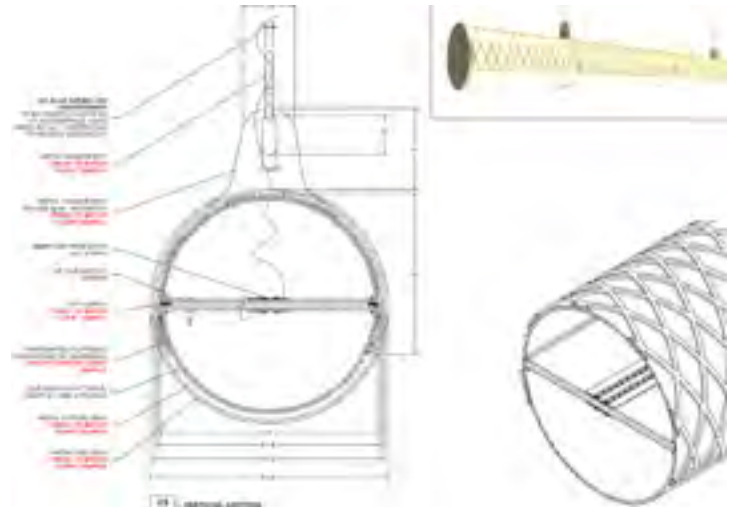

DESIGNED BY: AMNON KEHATI

John Celli Custom Furniture Designs, Inc.
The Darby - NYC

DESIGNED BY: STEVE LEWIS & MARC DIZON

John Celli Custom Furniture Designs, Inc.

Dream Hotel Midtown: fishbowl - NYC

PierPoint produces custom area rugs, custom fabrics, vinyls and leathers, as well as custom accessories