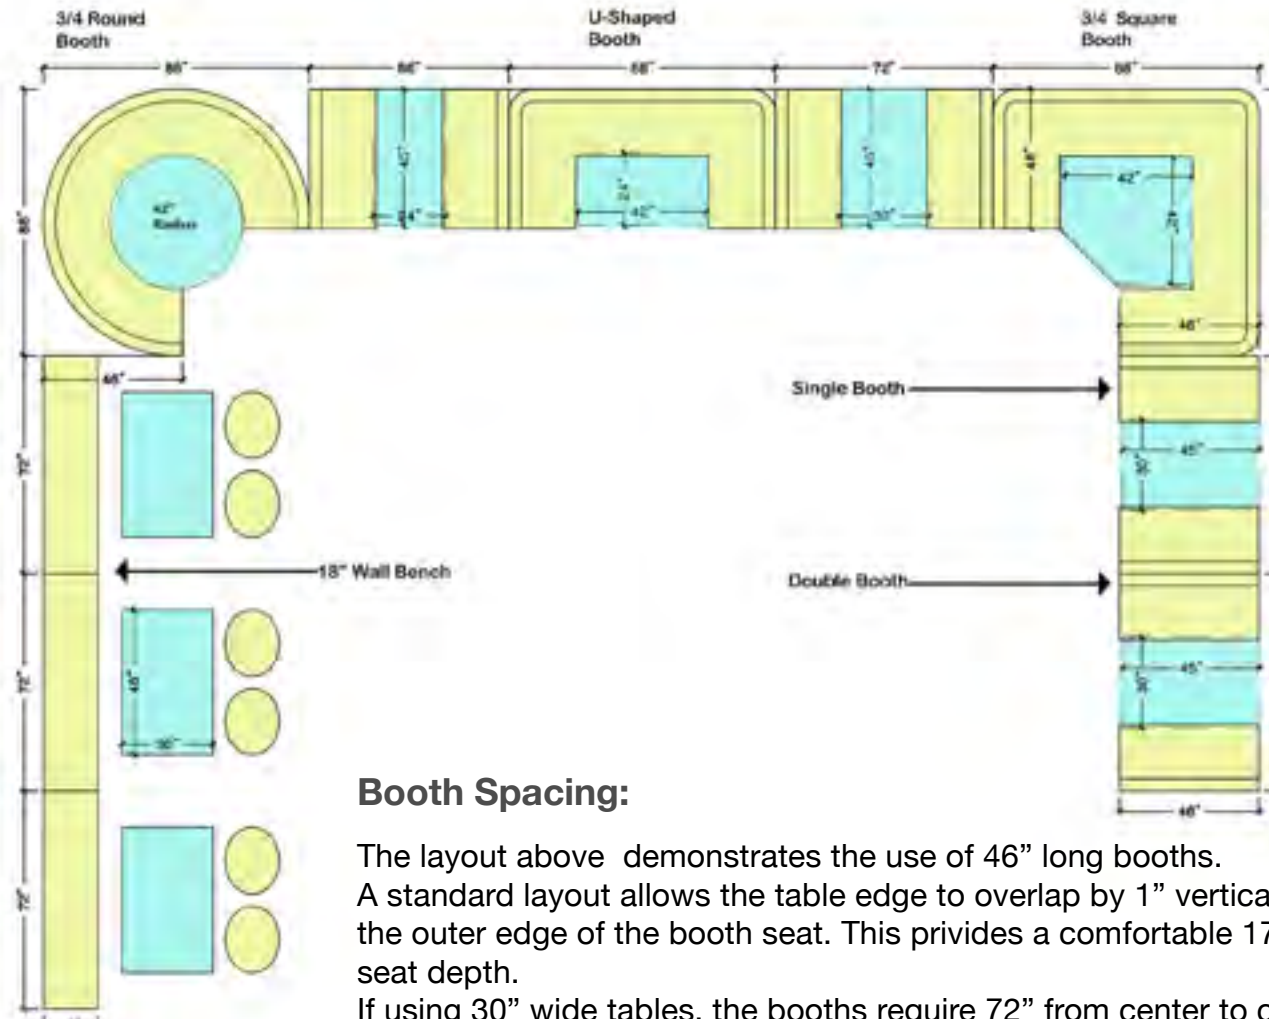

KICK PLEAT FLOUNCE

FLOATING BASE

BUILT TO THE FLOOR

EXPOSED LEG

John Celli Custom Furniture Designs, Inc. Standard Layouts

Booth Spacing:

The layout above demonstrates the use of 46" long booths. A standard layout allows the table edge to overlap by 1" vertically, with the outer edge of the booth seat. This provides a comfortable 17"-18" seat depth. If using 30" wide tables, the booths require 72" from center to center of top cap. If using 24" wide tables, the space between top caps. ADA requires a 36" wide table.