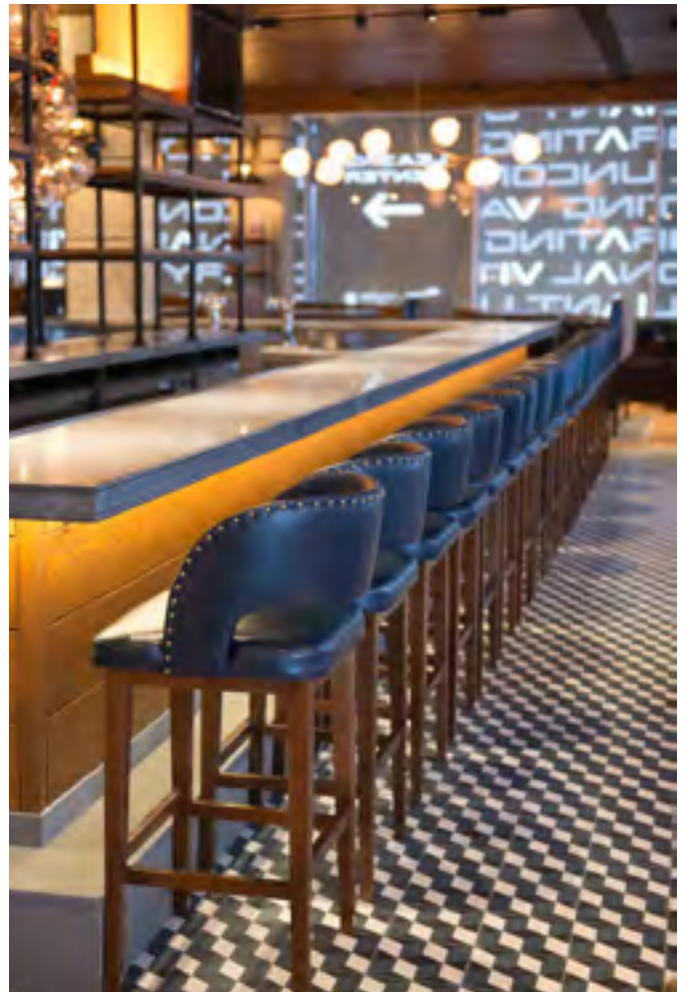

JC-CTBL-19

JC-CTBL-20

JC-CTBL-21

JC-CTBL-22

JC-CTBL-23

JC-CTBL-24

DESIGNED BY: NIEMITZ DESIGN GROUP

John Celli Custom Furniture Designs, Inc. Wayfarer Lounge: The Quin Hotel - NYC