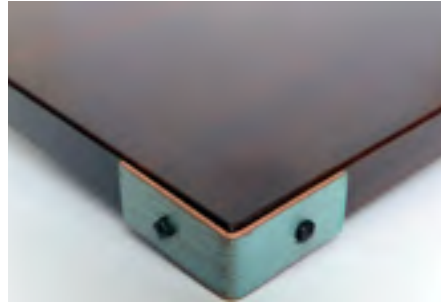

WATERFALL

BEVELED

John Celli Custom Furniture Designs, Inc. Wood Table Tops with Metal Edge

WHITE OAK, WIRE BRUSHED,
WHITE GLAZED, W/ANTIQUE
COPPER EDGE

RIFT SAWN SAPELE W/METAL
CORNER

WHITWASHED WHITE OAK
VENEER W/BLACKENED STEEL
EDGE