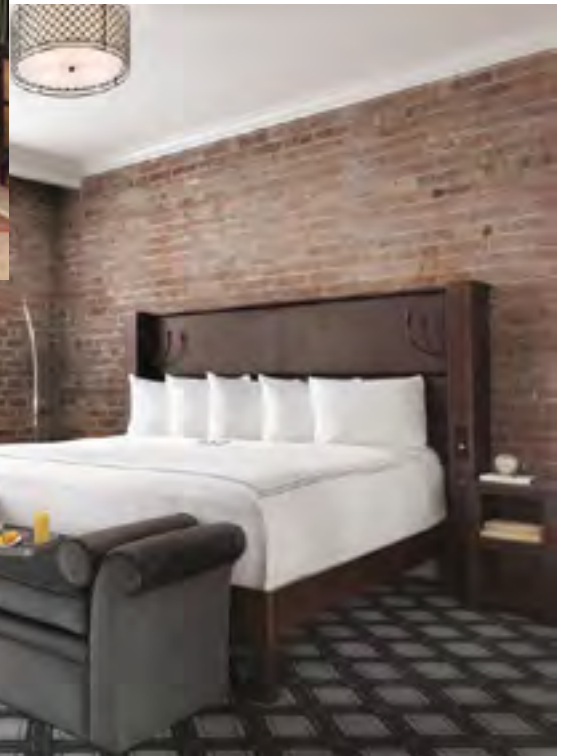

John Celli Custom Furniture Designs, Inc.

Queen & Crescent Hotel - New Orleans, LA

DESIGNED BY: KKAD: KRAIG KALASHIAN
ARCHITECTURE & DESIGN