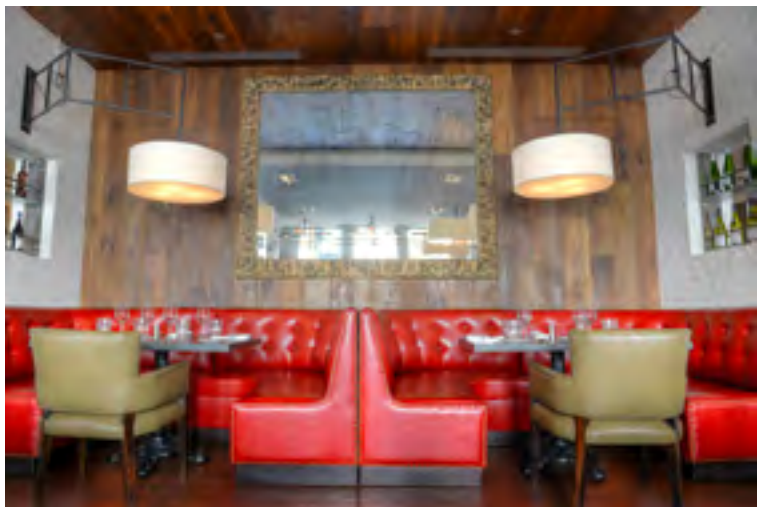

John Celli Custom Furniture Designs, Inc.

NOPA Kitchen - Washington, DC

DESIGNED BY: PROJECTS DESIGN ASSOCIATES