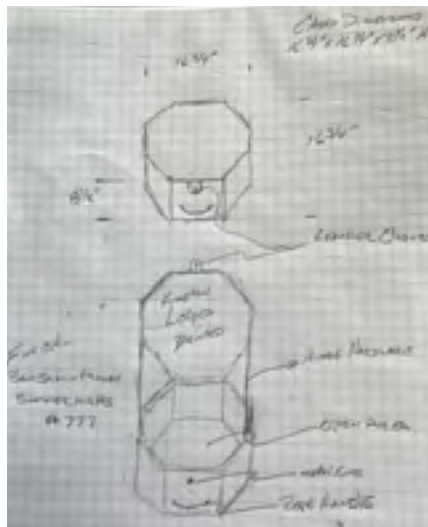

PROCESS SKETCH