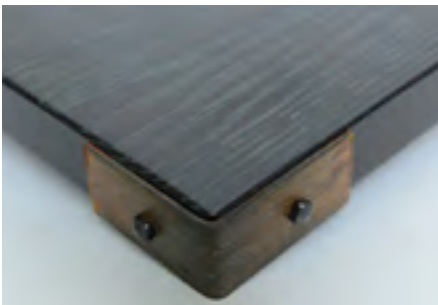

WIRE BRUSHED RED OAK
W/METAL CORNER